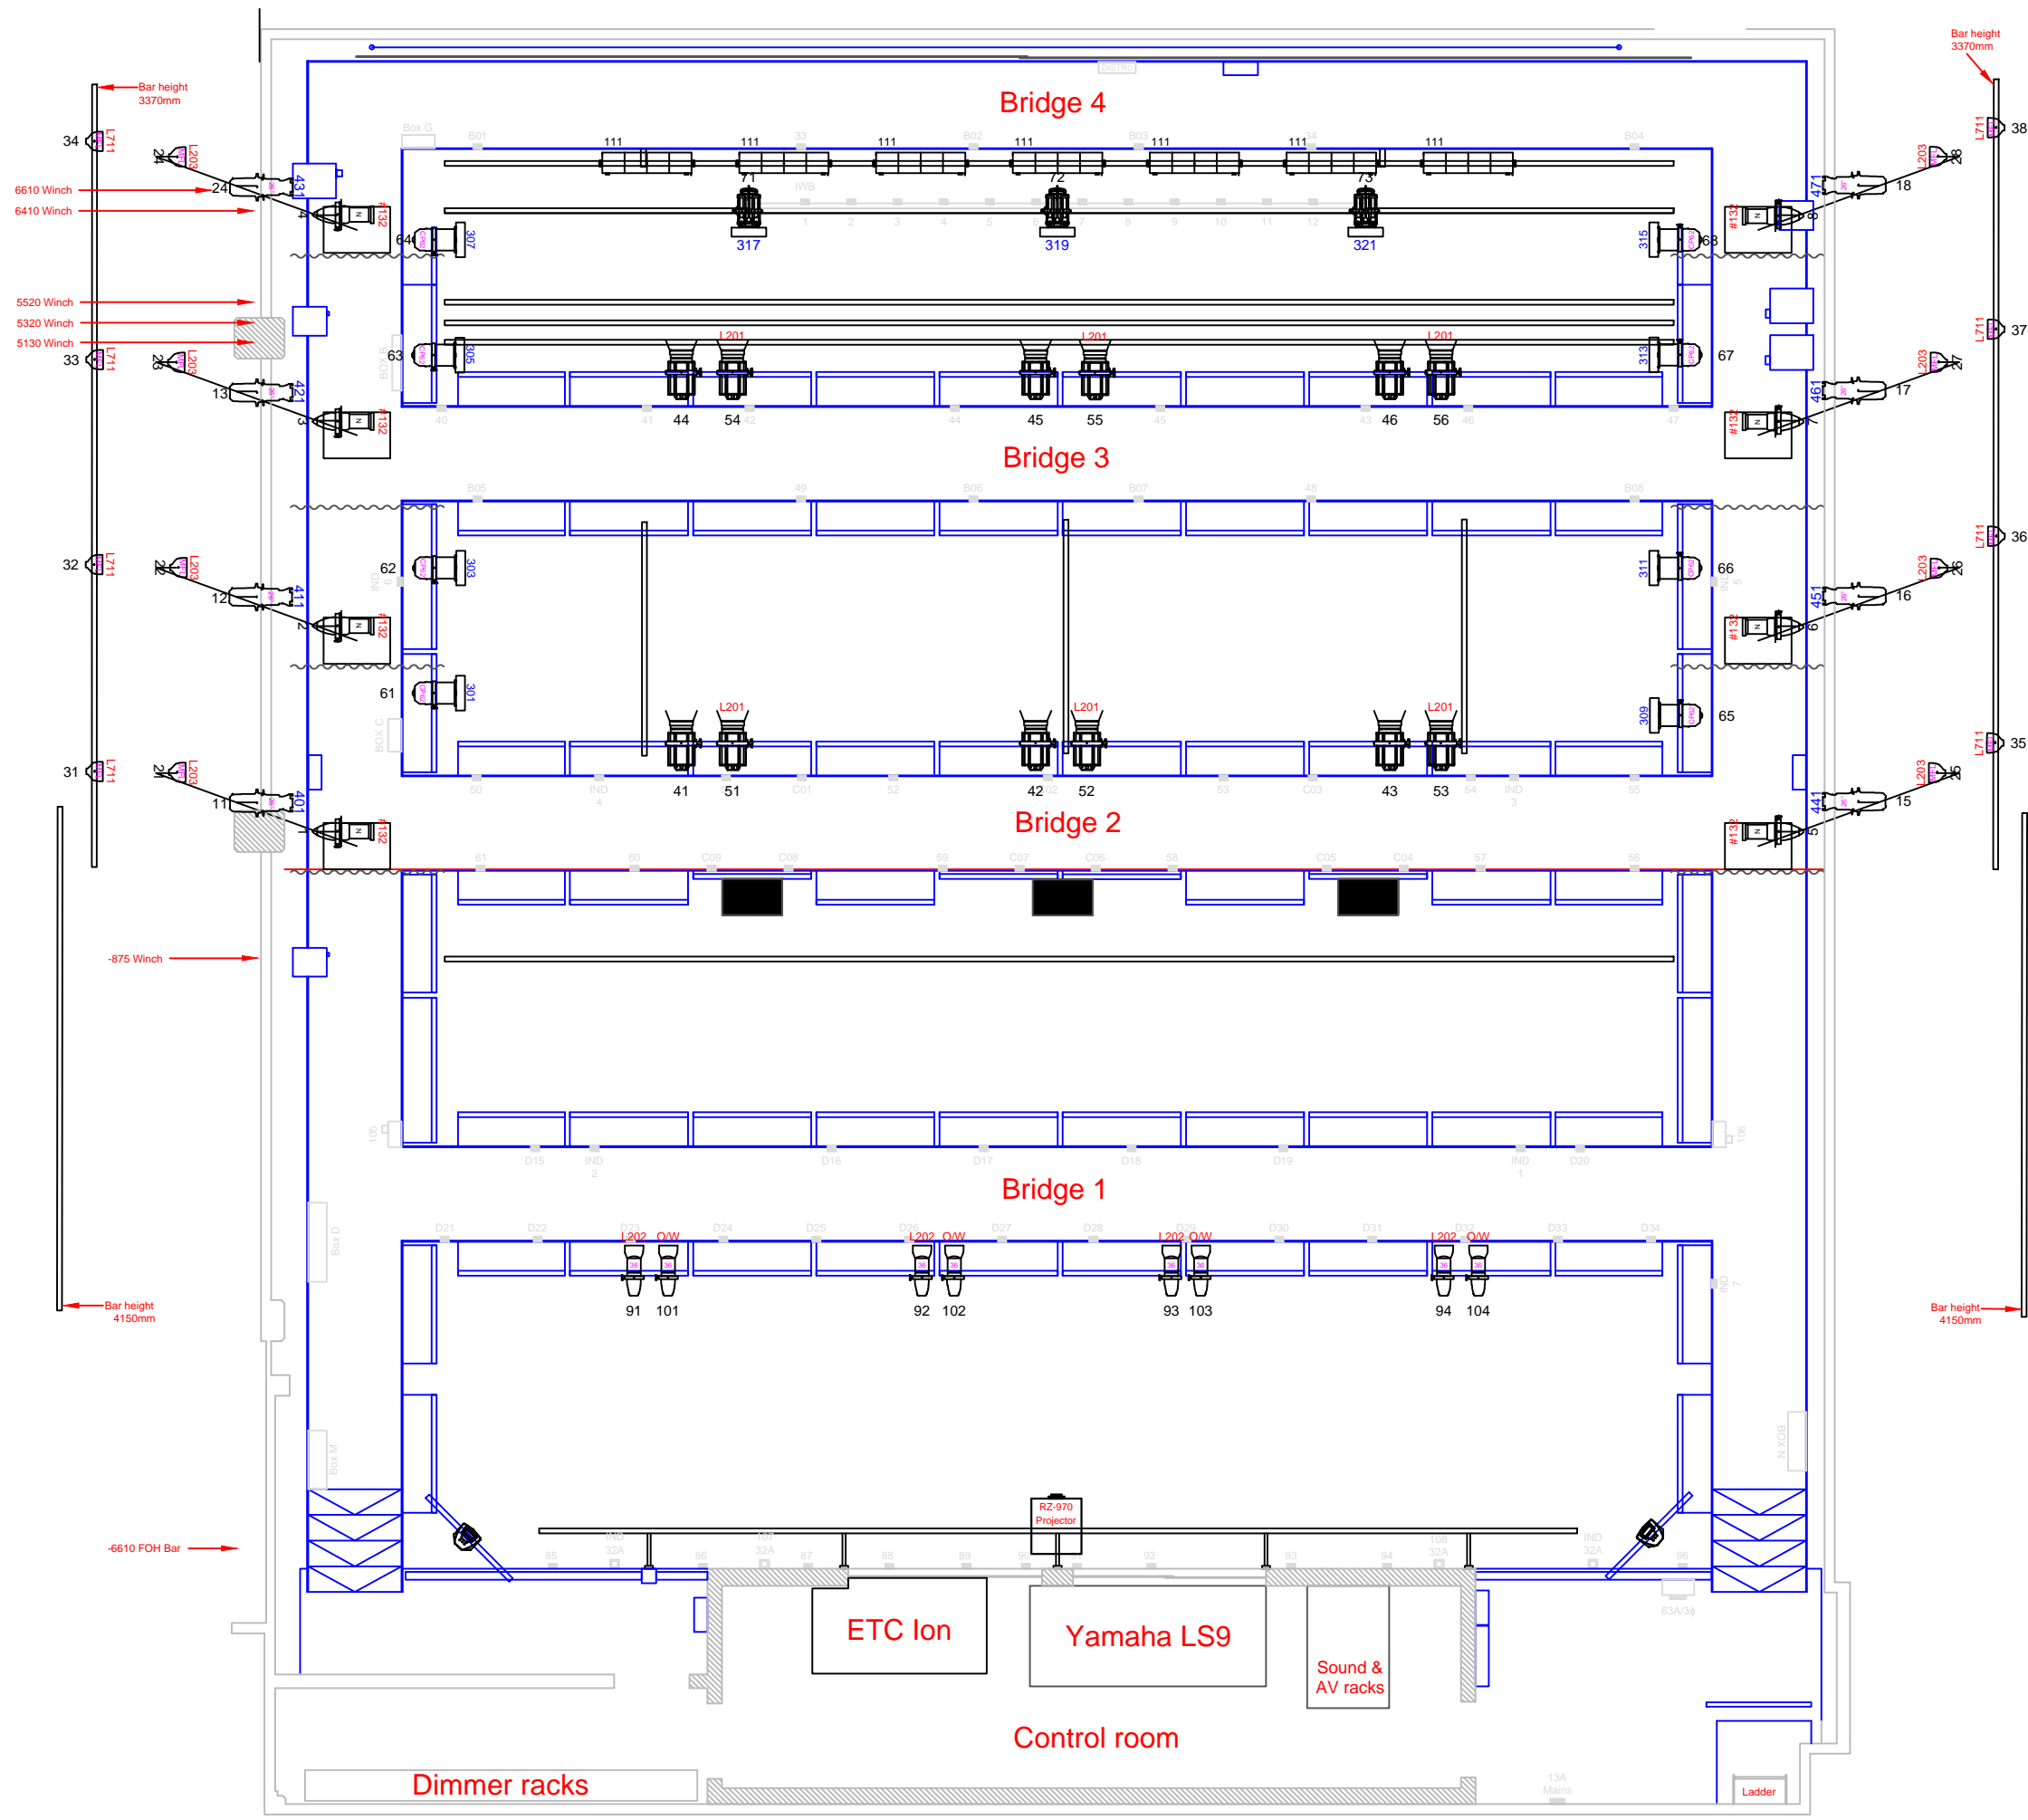

LILIAN BAYLIS STUDIO

Unit	Stock	Used	Remain
PAR 64 *MFL as default	20	8	12
SOURCE 4 PAR *MFL as default	16	16	0
RJ 310 1.2K F	24	12	12
SELECON ARENA 2.5k F	6	0	6
SELECON RAMA 1.2K F	20	3	17
SL 15-32° ZOOM	8	8	0
SOURCE 4 19°	6	0	6
SOURCE 4 26°	12	0	12
SOURCE 4 36°	12	0	12
SOURCE 4 50°	12	0	14
SOURCE 4 Junior 36°	9	8	1
SOURCE 4 Lustr LED 26°	8	8	0
CODA 4	7	7	0
Wybron 7.5° CXI colour changers	11	11	0

* Please note that stock count can fluctuate due to breakages, loans etc. Be sure to put all required units on plan *

BOOMS

Measurement is in millimetres and to centre of lens